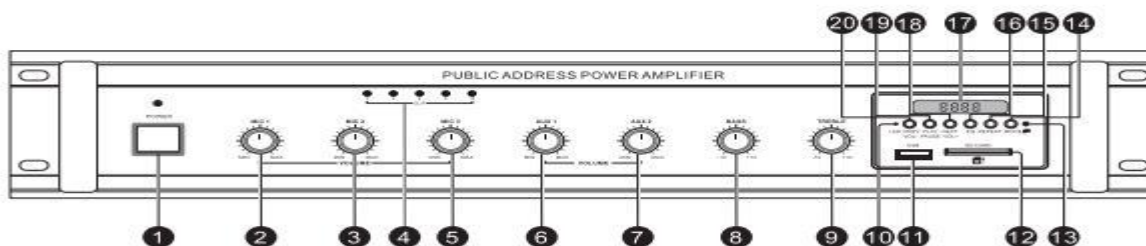

Sound Master

www.soundmaster-es.com

Product Description

Model	LPA-60F	LPA-100F	LPA-150F	LPA-200F	LPA-280F
Line Voltage	70-100V	70-100V	70-100V	70-100V	70-100V
Impedance	4-160hm	4-160hm	4-160hm	4-160hm	4-160hm
Rated Power	60W	100W	150W	200W	280W
Dimension (MM)	485*360*90	485*360*90	485*360*90	485*360*90	485*395*90
Weight (KG)	7.5	8.56	9.5	10.5	12.2
Gross Weight (KG)	8.5	9.56	10.5	11.66	13.36
Model	LPA-380F	LPA-480F	LPA680F	LPA-880F	LPA-1000F
Line Voltage	70-100V	70-100V	70-100V	70-100V	70-100V
Impedance	4-160hm	4-160hm	4-160hm	4-160hm	4-160hm
Rated Power	380W	480W	680W	880W	1000W
Dimension (MM)	485*395*90	485*445*90	485*445*90	485*445*90	485*445*90
Weight (KG)	12.84	16	17.23	17.58	19.58
Gross Weight (KG)	14	17.38	18.61	18.96	20.96

Sound Master

www.soundmaster-es.com

Product Show

Product performance description

1,U disk, SD card plug and play, with remote control, Blue tooth receiver module 2.3 microphone inputs, 2 AUX inputs, 1 AUX output 3.100V, 70V constant voltage output and 4-16 ohm constant resistance output 4.5 unit LED indicator light, independent volume control for each channel 5. Sound erasing function, easy to insert emergency broadcast, output short circuit protection and alarm, overheating and saturation distortion warning 6.2U standard chassis design, aluminum alloy panel, beautiful and practical

- | | |
|---------------------------------|------------------------------------|
| ① Power On/Off | ⑪ USB Interface |
| ② Sound level for Mic1 | ⑫ SD/MMC Interface |
| ③ Sound level for Mic.2 | ⑬ Remote Control Receiving |
| ④ Signal Indicator | ⑭ USB/SD/MMC/AUX/FM Switching |
| ⑤ Sound level for Mic.3 | ⑮ Mode Setting |
| ⑥ Sound Level for AUX1 | ⑯ EQ Mode |
| ⑦ Sound Level for AUX2 | ⑰ LED Display |
| ⑧ Bass Adjustment | ⑱ Next/Volume Up(Long Press) |
| ⑨ Treble Adjustment | ⑲ Play/Pause |
| ⑩ Bluetooth Receiving Indicator | ⑳ Previous/Volume Down(Long Press) |