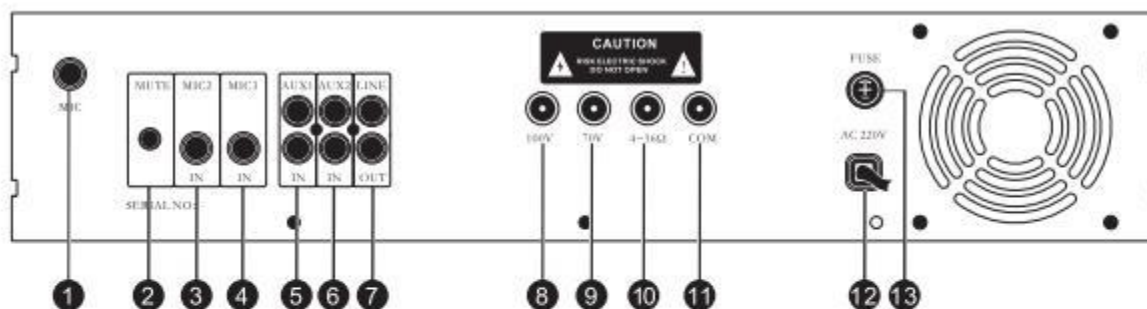

Sound Master

www.soundmaster-es.com

Specification:

Model No	LPA-60F	LPA-100F	LPA-150F	LPA-200F	LPA-280F	LPA-380F
Voltage	70-100V	70-100V	70-100V	70-100V	70-100V	70-100V
Impedance	4-16Ω	4-16Ω	4-16Ω	4-16Ω	4-16Ω	4-16Ω
Rated Power	60W	100W	150W	200W	280W	380W
Zone	/	/	/	/	/	/
Size	485*360*90	485*360*90	485*360*90	485*395*90	485*395*90	485*395*90

- 1 MIC Input
- 2 Erase Function
- 3 MIC2 Input
- 4 MIC3 Input
- 5 AUX 1
- 6 AUX 2
- 7 LINE Output
- 8 100V Voltage Output Connector
- 9 70V Voltage Output Connector
- 10 4-16Ohms Voltage Output Connector
- 11 Ground Connector
- 12 Power Cord
- 13 Fuse Holder

Product parameters

Product Name	Professional amplifier
Material	ABS+Metal
Function	Play Music/Video
Package	Box/Carton