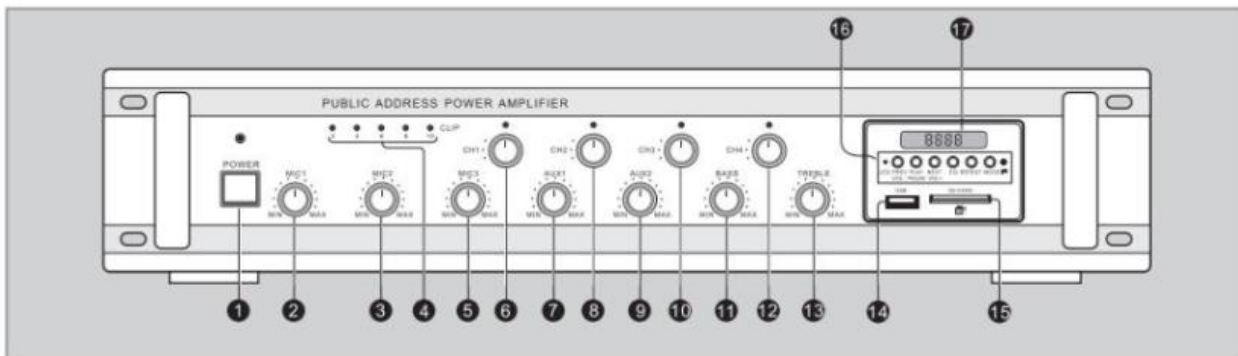

- Product performance description**

1. U disk SD card plug and play, with remote control, radio, Blue tooth receiver module. 3 microphone inputs, 2 AUX inputs, 1 AUX output 2.100V, 70V constant voltage output and 4-16 ohm constant resistance output 3.5-unit LED indicator, with wiping function, easy to insert emergency broadcast, output short circuit protection and alarm, overheating and saturation distortion warning 4. Four-zone output. Independent volume control in each area, 2U standard chassis design, aluminum alloy panel, beautiful and practical

Sound Master

www.soundmaster-es.com

Sound System (PA SYSTEM)

LPA-380TF Mixing Amplifier

PA microphone
LTH-203

LBG-5084
20w wall speaker

remark:
IPC per 25 square meter.

Sound Master

- 1 Power Switch 2 MIC1 Volume Adjustment 3 MIC2 Volume Adjustment 4 LED Display 5 MIC3 Volume Adjustment
6 Partition indicator light/Partition volume 7 AUX1 Volume Adjustment 8 Partition indicator light/Partition volume
9 AUX2 Volume Adjustment 10 Partition indicator light/Partition volume 11 BASS tuning
12 Partition indicator light/Partition volume 13 TREBLE tuning 14 USB disk Input 15 SD Input
16 FM/SD/USB Control 17 LCD Display

Sound Master

www.soundmaster-es.com

Product Show

Product performance description

1,U disk, SD card plug and play, with remote control, Blue tooth receiver module 2.3 microphone inputs, 2 AUX inputs, 1 AUX output 3.100V, 70V constant voltage output and 4-16 ohm constant resistance output 4.5 unit LED indicator light, independent volume control for each channel 5. Sound erasing function, easy to insert emergency broadcast, output short circuit protection and alarm, overheating and saturation distortion warning 6.2U standard chassis design, aluminum alloy panel, beautiful and practical