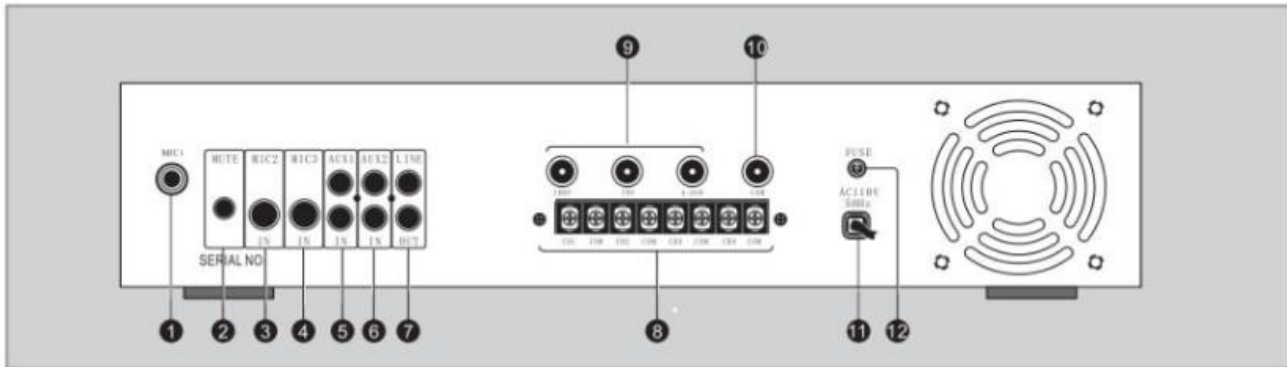

Sound Master

www.soundmaster-es.com

- 1 Mic1 Input   2 Mute Control   3 Mic2 Input   4 Mic3 Input   5 Aux1 Input   6 Aux2 Input   7 LineOut
- 8 ZONE OUTPUT   9 Output Terminals   10 COM   11 AC Power Line   12 FUSE

Model	LPA-60TF	LPA-100TF	LPA-150TF	LPA-200TF	LPA-280TF
Line Voltage	70-100V	70-100V	70-100V	70-100V	70-100V
Impedance	4-160hm	4-160hm	4-160hm	4-160hm	4-160hm
Rated Power	60W	100W	150W	200W	280W
Zone	4	4	4	4	4
Dimension MM	485*360*90	485*360*90	485*360*90	485*360*90	485*395*90
Weight KG	7.5	8.56	9.5	10.5	12.2
Gross Weight KG	8.5	9.56	10.5	11.66	13.36
Model	LPA-380TF	LPA-480TF	LPA680TF	LPA-880TF	LPA-1000TF
Line Voltage	70-100V	70-100V	70-100V	70-100V	70-100V
Impedance	4-160hm	4-160hm	4-160hm	4-160hm	4-160hm
Rated Power	380W	480W	680W	880W	1000W
Zone	4	4	4	4	4
Dimension MM)	485*395*90	485*445*90	485*445*90	485*445*90	485*445*90
Weight KG	12.84	16	17.23	17.58	19.58
Gross Weight KG	14	17.38	18.61	18.96	20.96