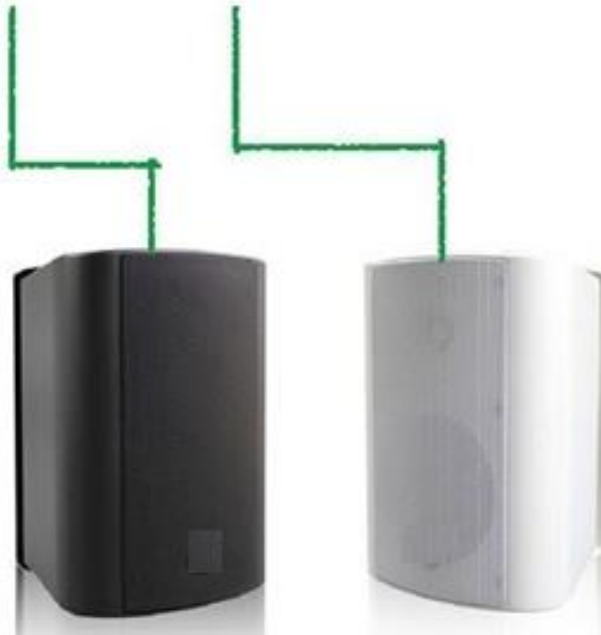

Sound Master

www.soundmaster-es.com

Product Description

Product Name	Public Address Professional Amplifier (LPA-380TF)
Material	Aluminum Alloy
Function	Play Music/Video
Package	Box/Carton
Application	Public Address System
Rated Power	380W
Color	Black
Voltage	70-100V
Single package size:	49X37X10 cm
Single gross weight:	14.000 kg

- Product performance description**

1. U disk SD card plug and play, with remote control, radio, Blue tooth receiver module. 3 microphone inputs, 2 AUX inputs, 1 AUX output 2.100V, 70V constant voltage output and 4-16 ohm constant resistance output 3.5-unit LED indicator, with wiping function, easy to insert emergency broadcast, output short circuit protection and alarm, overheating and saturation distortion warning 4. Four-zone output. Independent volume control in each area, 2U standard chassis design, aluminum alloy panel, beautiful and practical

Sound Master

www.soundmaster-es.com

Sound System (PA SYSTEM)

LPA-380TF Mixing Amplifier

PA microphone
LTH-203

LBG-5084
20w wall speaker

remark:
IPC per 25 square meter.

Sound Master

- 1 Power Switch 2 MIC1 Volume Adjustment 3 MIC2 Volume Adjustment 4 LED Display 5 MIC3 Volume Adjustment
6 Partition indicator light/Partition volume 7 AUX1 Volume Adjustment 8 Partition indicator light/Partition volume
9 AUX2 Volume Adjustment 10 Partition indicator light/Partition volume 11 BASS tuning
12 Partition indicator light/Partition volume 13 TREBLE tuning 14 USB disk Input 15 SD Input
16 FM/SD/USB Control 17 LCD Display