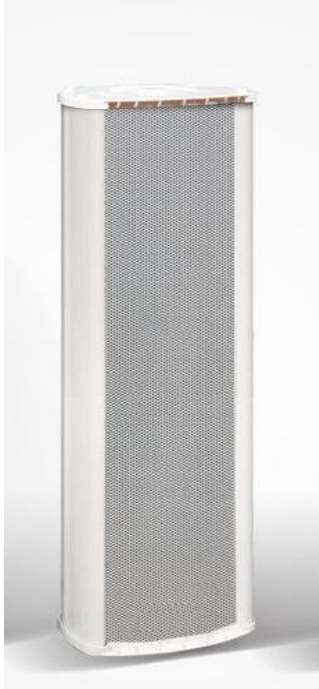

Sound Master

www.soundmaster-es.com

Speaker

Indoor Column Speaker

LYZ-430

Product Description

Product Model	LYZ-430 Indoor Column Speaker.
Material	Aluminum , hanging holes.
Drive(L)	4"
Drive(H)	2"
Function	Play Music, Video , Sound Clear.
Rated Power	30W.
Line Voltage	70-100V.
Sensitivity	92db.
Frequency Response	100hz-15Khz.