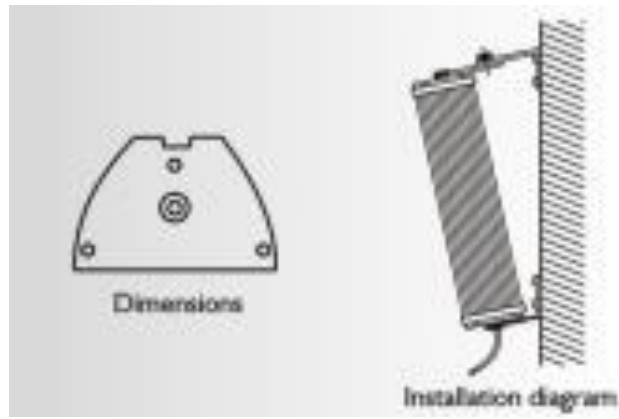

Sound Master

www.soundmaster-es.com

Speaker

Indoor Column Speaker

LYZ-430

Product Description

Product Model	LYZ-430 Indoor Column Speaker.
Material	Aluminum , hanging holes.
Drive(L)	4"
Drive(H)	2"
Function	Play Music, Video , Sound Clear.
Rated Power	30W.
Line Voltage	70-100V.
Sensitivity	92db.
Frequency Response	100hz-15Khz.